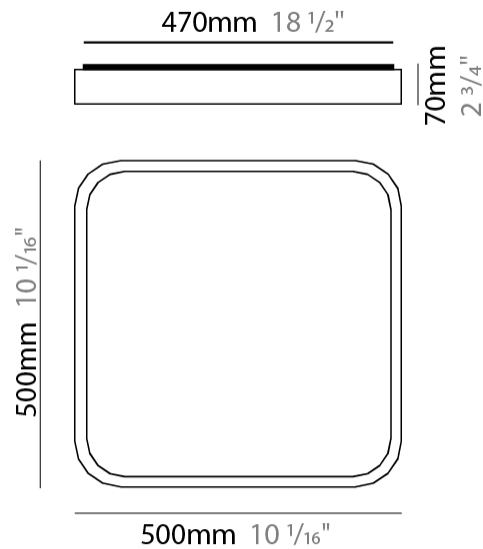

D112020-

base number   Color
Temperature

PROJECT	_____
TYPE	_____
SPECIFIER	_____
QUANTITY	_____
DATE	_____

1. To build a product code in our configurator select the specify button on the base model # product page
2. To build a manual product code on this datasheet choose from the options listed below in blue font and add the suffix to the base model #

GENERAL

Series: Nature _____
Brand: Ole _____
Division: Design _____
Mounting Type: Surface _____
Mounting Location: Ceiling _____
Subcategory: Ambient _____

PHYSICAL

Shape: Square _____
Length (mm): 500 _____
Length (in): 19 ¹¹/₁₆ _____
Width (mm): 500 _____
Width (in): 19 ¹¹/₁₆ _____
Height (mm): 70 _____
Height (in): 2 ³/₄ _____
Light Distribution: Direct _____
Diffuser: PMMA - Opal _____
Fixture Finish: OAK _____
Fixture Material: Metal / Wood _____

ELECTRICAL

Lamp Type: LED _____
Input Wattage (W): 29.3 _____
Total Output Wattage (W): 25.3 _____
Dimming: Non-Dimmable / 0-10V Dimming _____
Driver Included: Yes _____
Driver Location: Integrated _____
Driver Type: Constant Current - Universal _____
Driver Class: Class 2 _____
Input Voltage (V): 120 - 277 _____
Constant Current (MA): 700 _____

LED

Color Temperature (°K): 3000 / 4000 _____
Max. Delivered Lumen (lm): 1661 / 1738 _____
CRI: >80 CRI _____
Lamp Life (hrs): 50000 _____

OPTICAL

RATINGS AND CERTIFICATIONS

Certified By: Certified for North American Standards _____
IP rating: IP20 _____